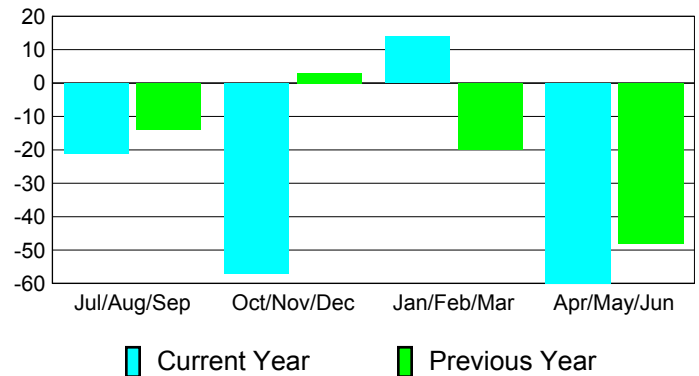

**Membership Results
2010-2011**

**Membership
2009-2010**

Month	Net Memb Goal	Actual New Memb	Actual Dropped Memb	Gain/Loss of Memb	Gain/Loss of Memb
Jul/Aug/Sep	40	39	-60	-21	-14
Oct/Nov/Dec	20	26	-83	-57	3
Jan/Feb/Mar	20	65	-51	14	-20
Apr/May/June	65	52	-112	-60	-48
Totals	145	182	-306	-124	-79

Membership Results 2010-2011

Goal, New, Dropped, Gain/Loss

Comparison of Membership Gain/Loss

Current Year Compared to the Previous Year

Gender Comparison 2010-2011

Jul/Aug/Sep

Oct/Nov/Dec

Jan/Feb/Mar

Apr/May/June

Male

Female