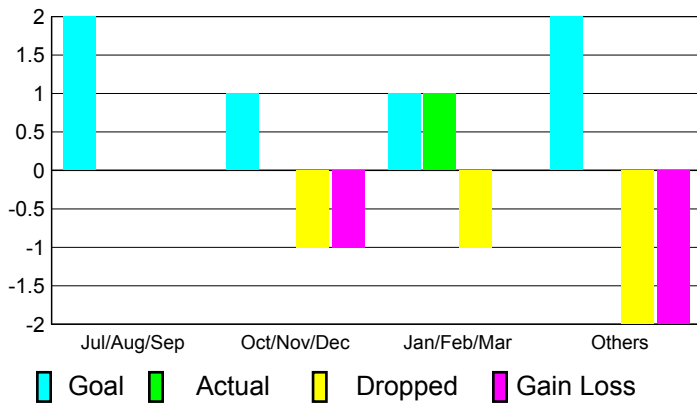

2010-2011 GMT Reports for District (or Undistricted) **District 36 O**

GMT: **DANA M BIGGS**

Location: **OREGON**

GMT CA: **1**

CLUBS

**Club Results
2010-2011**

**Clubs
2009-2010**

Month	New Club Goal	Actual New Clubs	Actual Dropped Clubs	Gain/Loss of Clubs	Gain/Loss of Clubs
Jul/Aug/Sep	2	0	0	0	0
Oct/Nov/Dec	1	0	-1	-1	1
Jan/Feb/Mar	1	1	-1	0	-1
Apr/May/June	2	0	-2	-2	0
Totals	6	1	-4	-3	0

Club Results 2010-2011

Goal, New, Dropped, Gain/Loss

Comparison of Club Gain/Loss

Current Year Compared to the Previous Year

YTD Status Quo Clubs 2010-2011

Status Quo Clubs Compared to Status Quo Members

MEMBERSHIP

**Membership Results
2010-2011**

**Membership
2009-2010**

Month	Net Memb Goal	Actual New Memb	Actual Dropped Memb	Gain/Loss of Memb	Gain/Loss of Memb
Jul/Aug/Sep	40	39	-60	-21	-14
Oct/Nov/Dec	20	26	-83	-57	3
Jan/Feb/Mar	20	65	-51	14	-20
Apr/May/June	65	52	-112	-60	-48
Totals	145	182	-306	-124	-79